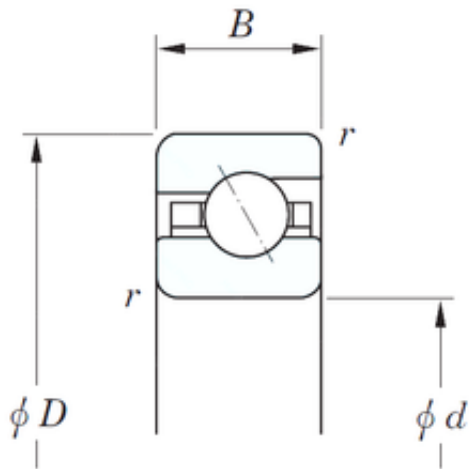

## 190,5 mm x 206,375 mm x 7,938 mm KOYO KBA075 angular contact ball bearings

Bearing No. KBA075

Size	190.5x206.375x7.938 mm
Bore Diameter	190,5 mm
Outer Diameter	206,375 mm
Width	7,938 mm
d	190,5 mm
D	206,375 mm
B	7,938 mm
C	7,938 mm
r	1 mm
Weight	0,245 Kg
Basic dynamic load rating (C)	10,7 kN
Bearing No.	KBA075
r(min)	1
Cr	10.7
C0r	21.6
Mass(kg)	0.245