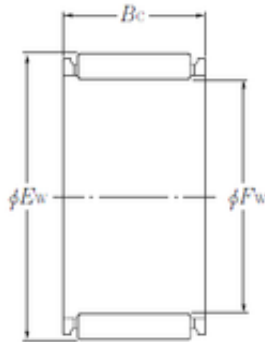

Wuxi Shenbing Bearing Company Limited

NTN K50 × 55 × 20 needle roller bearings

Bearing No. K50 × 55 × 20

Bore Diameter	50 mm
Outer Diameter	55 mm
Fw	50 mm
Ew	55 mm
Bc	20 mm
Weight	0.042 Kg
Basic dynamic load rating (C)	27,9 kN
Basic static load rating (C0)	62 kN
(Grease) Lubrication Speed	5500 r/min

K50 × 55 × 20 Bearing 2D drawings and 3D CAD models