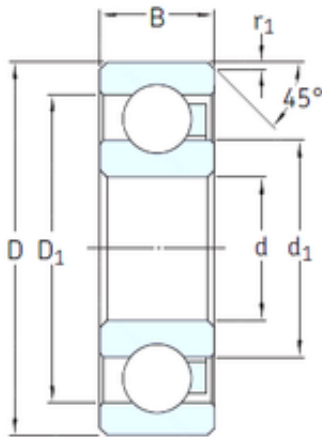

Wuxi Shenbing Bearing Company Limited

45 mm x 85 mm x 19 mm SKF 6209/HR22T2
deep groove ball bearings

Bearing No. 6209/HR22T2

Size	45x85x19 mm
Bore Diameter	45 mm
Outer Diameter	85 mm
Width	19 mm
d	45 mm
D	85 mm
B	19 mm
C	19 mm
d1	57,5 mm
r1 min.	1,9 mm
D1	72,35 mm
Weight	0,117 Kg
Basic dynamic load rating (C)	0,505 kN
Basic static load rating (C0)	0,375 kN

6209/HR22T2 Bearing 2D drawings and 3D CAD models